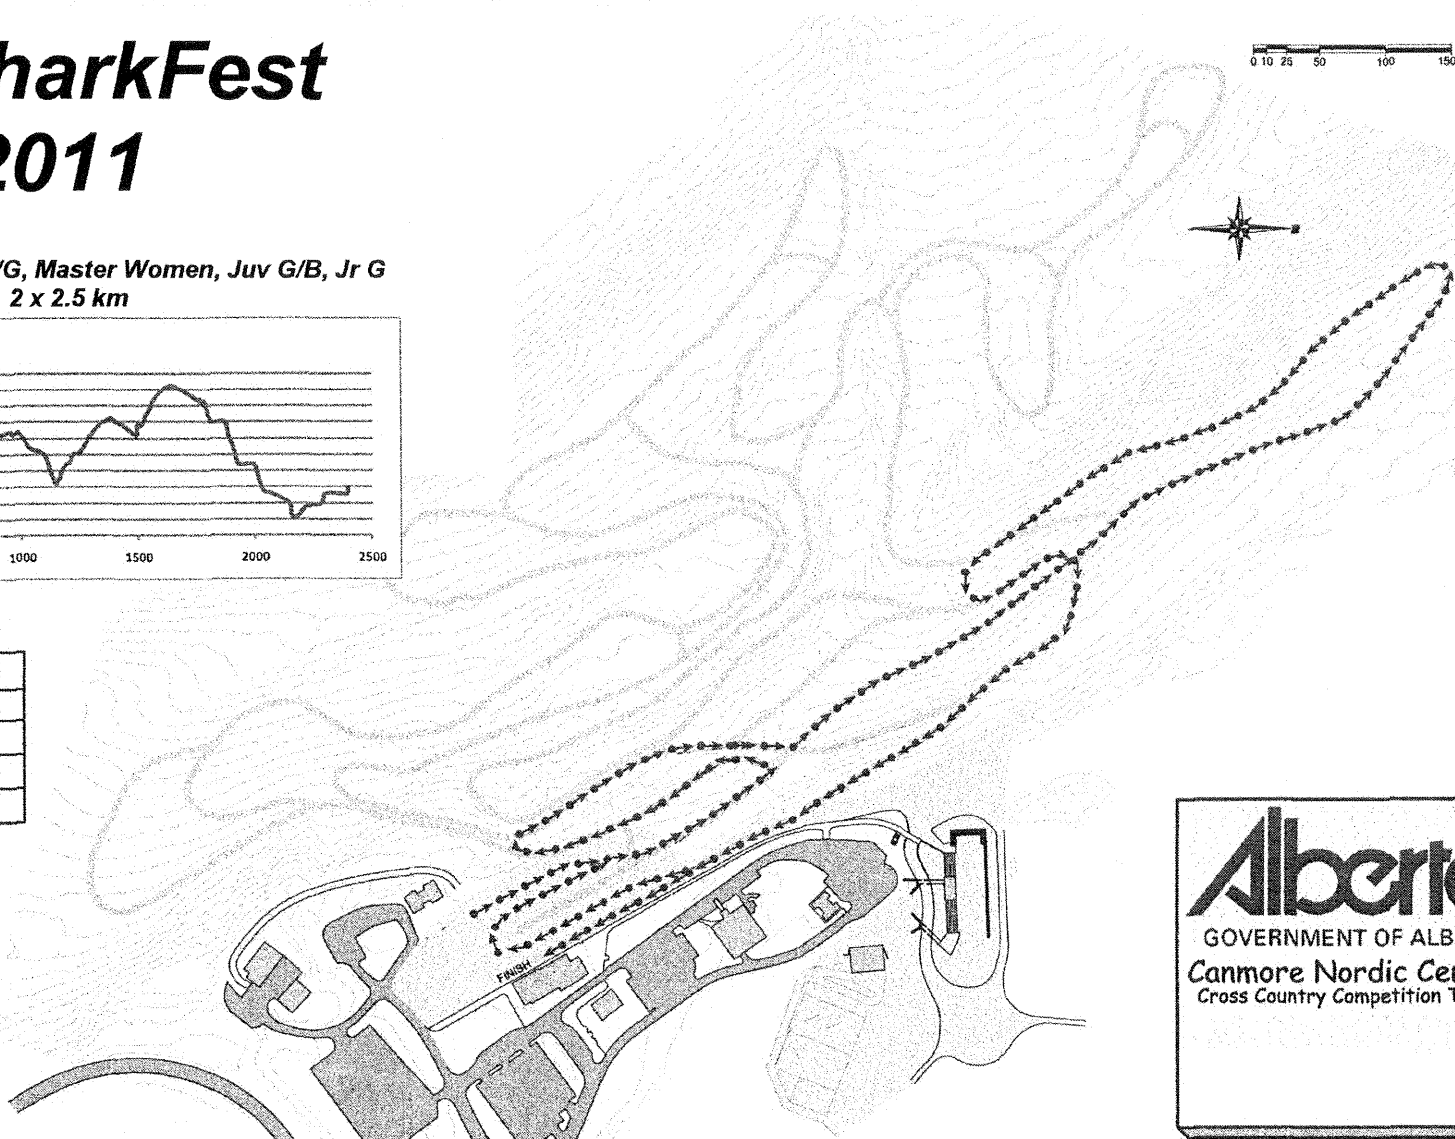

Mt. SharkFest 2011

Sport M/W, Midget B/G, Master Women, Juv G/B, Jr G
2 x 2.5 km

High Point	1456
Low Point	1416
HD	40
MC	20
TC	74

Alberta
GOVERNMENT OF ALBERTA
Canmore Nordic Centre
Cross Country Competition Trails