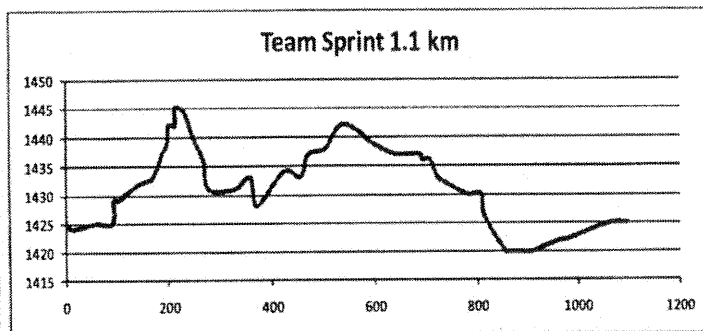

Mt. SharkFest 2011

Jr W/M, Sr W/M, Master W/M

High Point	1445
Low Point	1424
HD	21
MC	20
TC	43